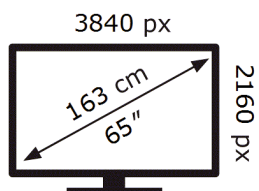

ENERG

Samsung

GU65U7079FU

109 kWh/1000h

ABCDEF **G**

161 kWh/1000h

2019/2013